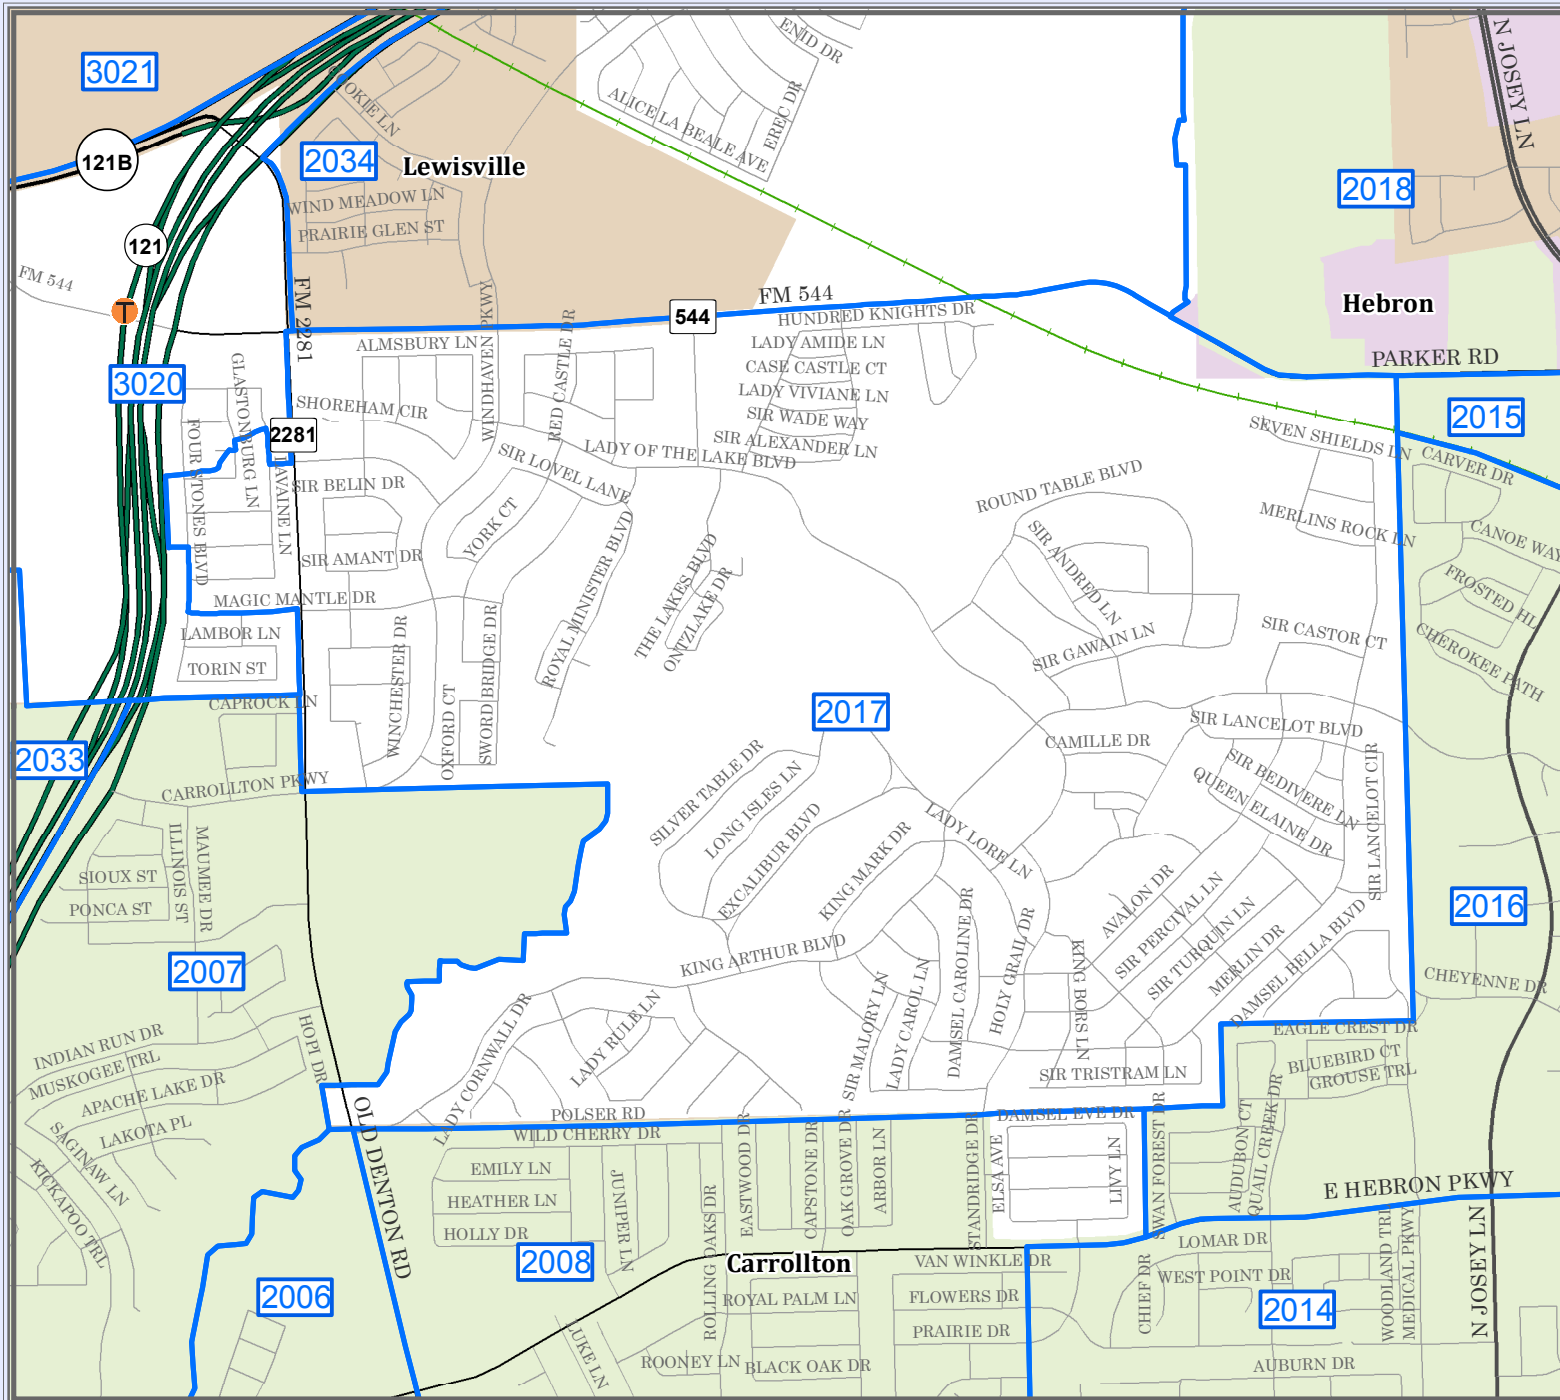

DENTON COUNTY

Voter Precinct 2017

Legend

- INTERSTATE
- U.S. HIGHWAY
- STATE HIGHWAY
- FARM TO MARKET
- MAJOR THOROUGHFARES
- MINOR ROADS
- CEMETERY
- RAILROADS
- AIRPORTS
- STREAMS
- LAKES & PONDS

City Population

Denton	> 100,000
Lewisville	60,000 - 100,000
Carrollton	30,000 - 60,000
Other	< 20,000

1 inch = 0.3 miles
December 07, 2017