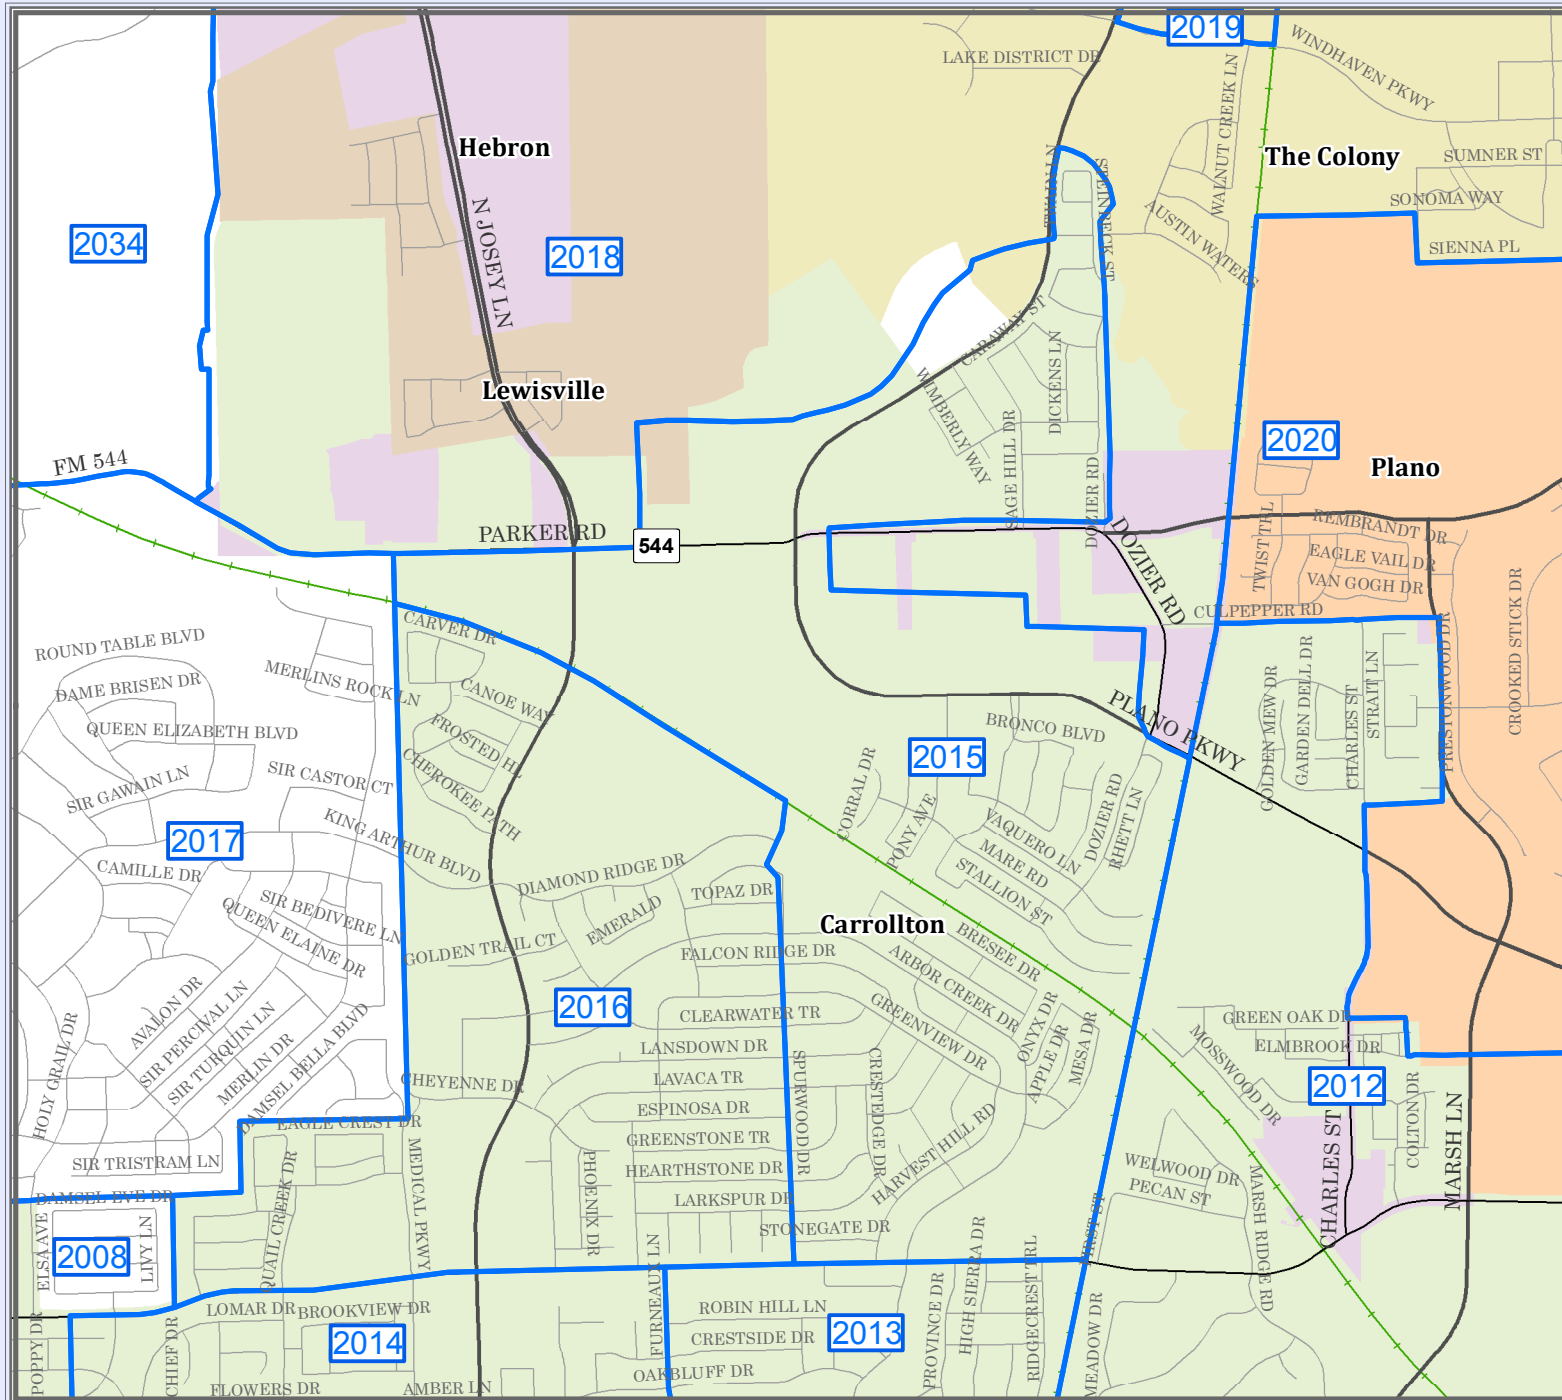

DENTON COUNTY

Voter Precinct 2015

Legend

- INTERSTATE
- U.S. HIGHWAY
- STATE HIGHWAY
- FARM TO MARKET
- MAJOR THOROUGHFARES
- MINOR ROADS
- CEMETERY
- RAILROADS
- AIRPORTS
- STREAMS
- LAKES & PONDS

City Population

Denton	> 100,000
Lewisville	60,000 - 100,000
Carrollton	30,000 - 50,000
Plano	20,000 - 30,000