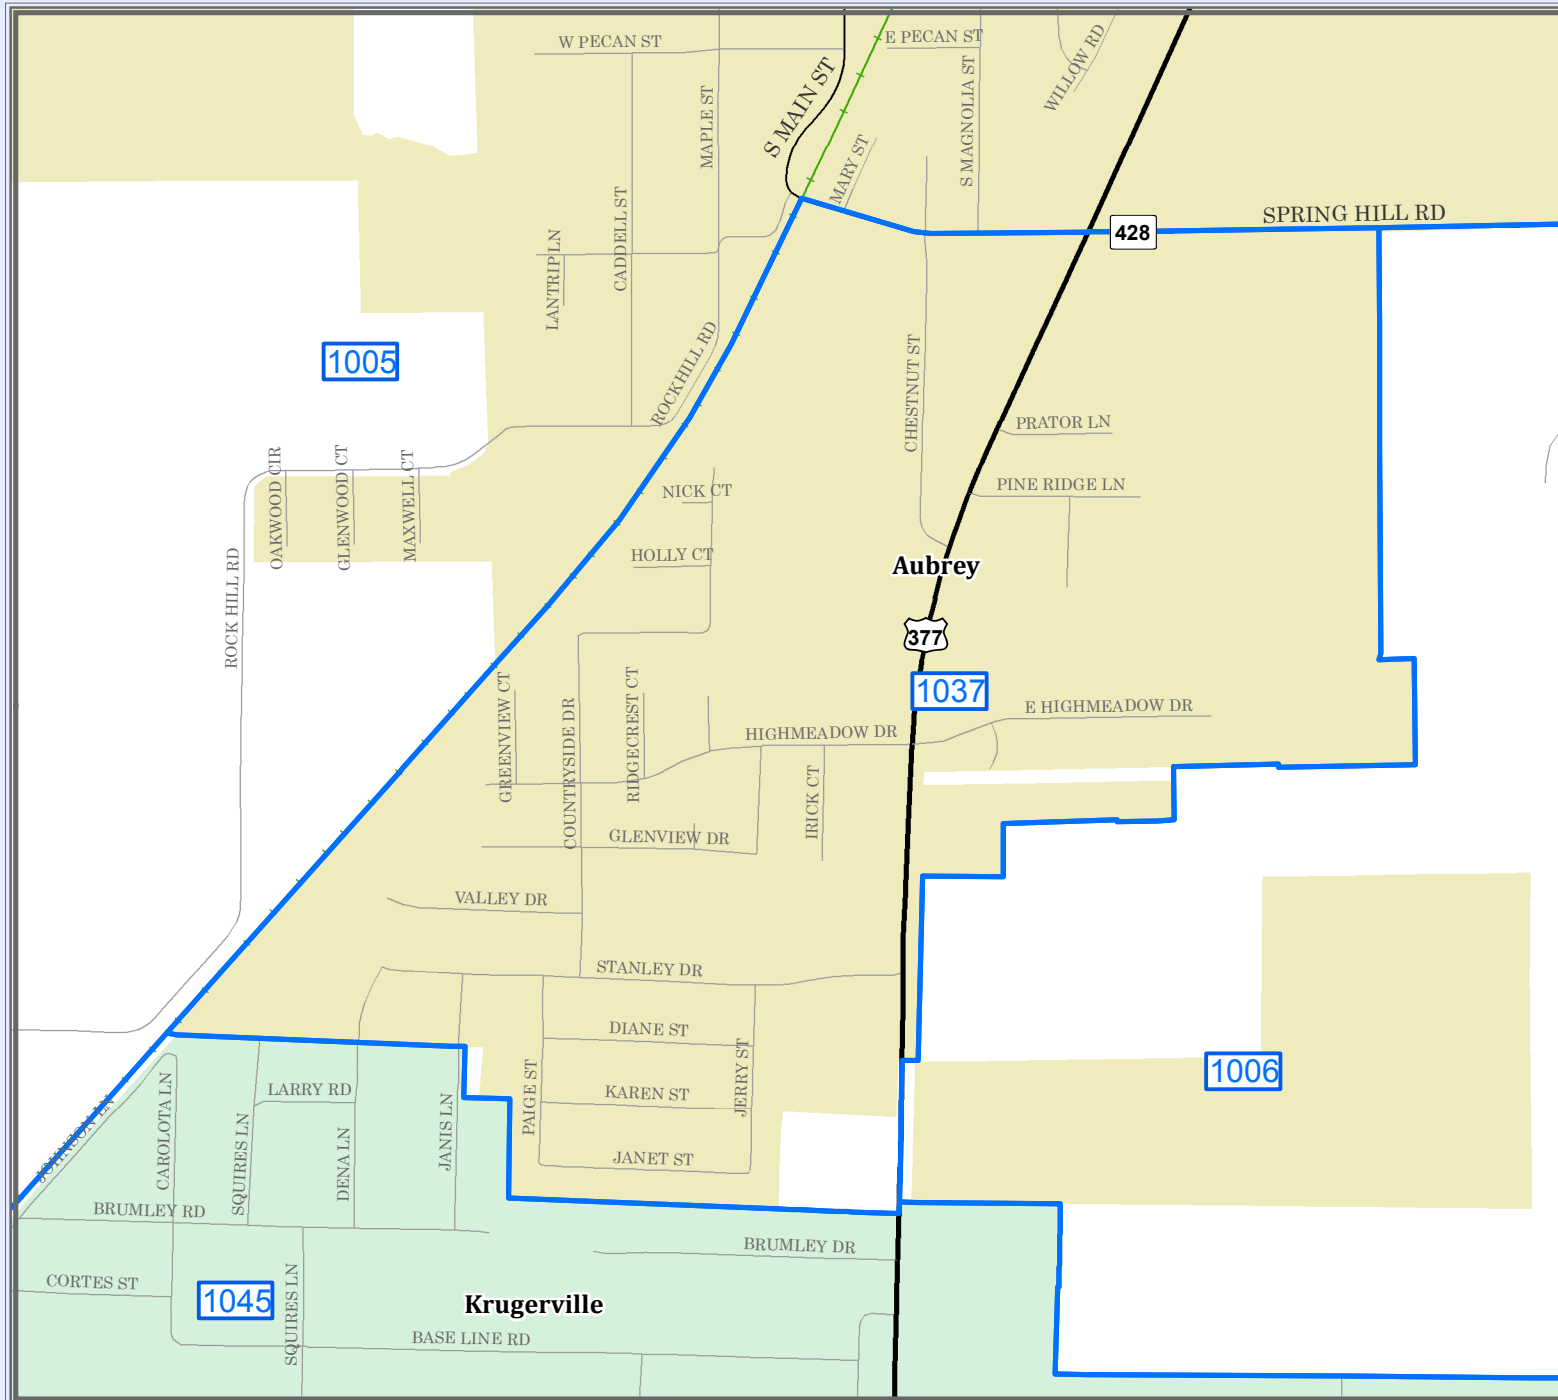

DENTON COUNTY

Voter Precinct 1037

Legend

- INTERSTATE
- U.S. HIGHWAY
- STATE HIGHWAY
- FARM TO MARKET
- MAJOR THOROUGHFARES
- MINOR ROADS
- CEMETERY
- RAILROADS
- AIRPORTS
- STREAMS
- LAKES & PONDS

City Population

Denton > 100,000
Lewisville 40,000 - 100,000
Carrollton 30,000 - 39,999
See page 2,000 - 9,999
Precinct 1,000