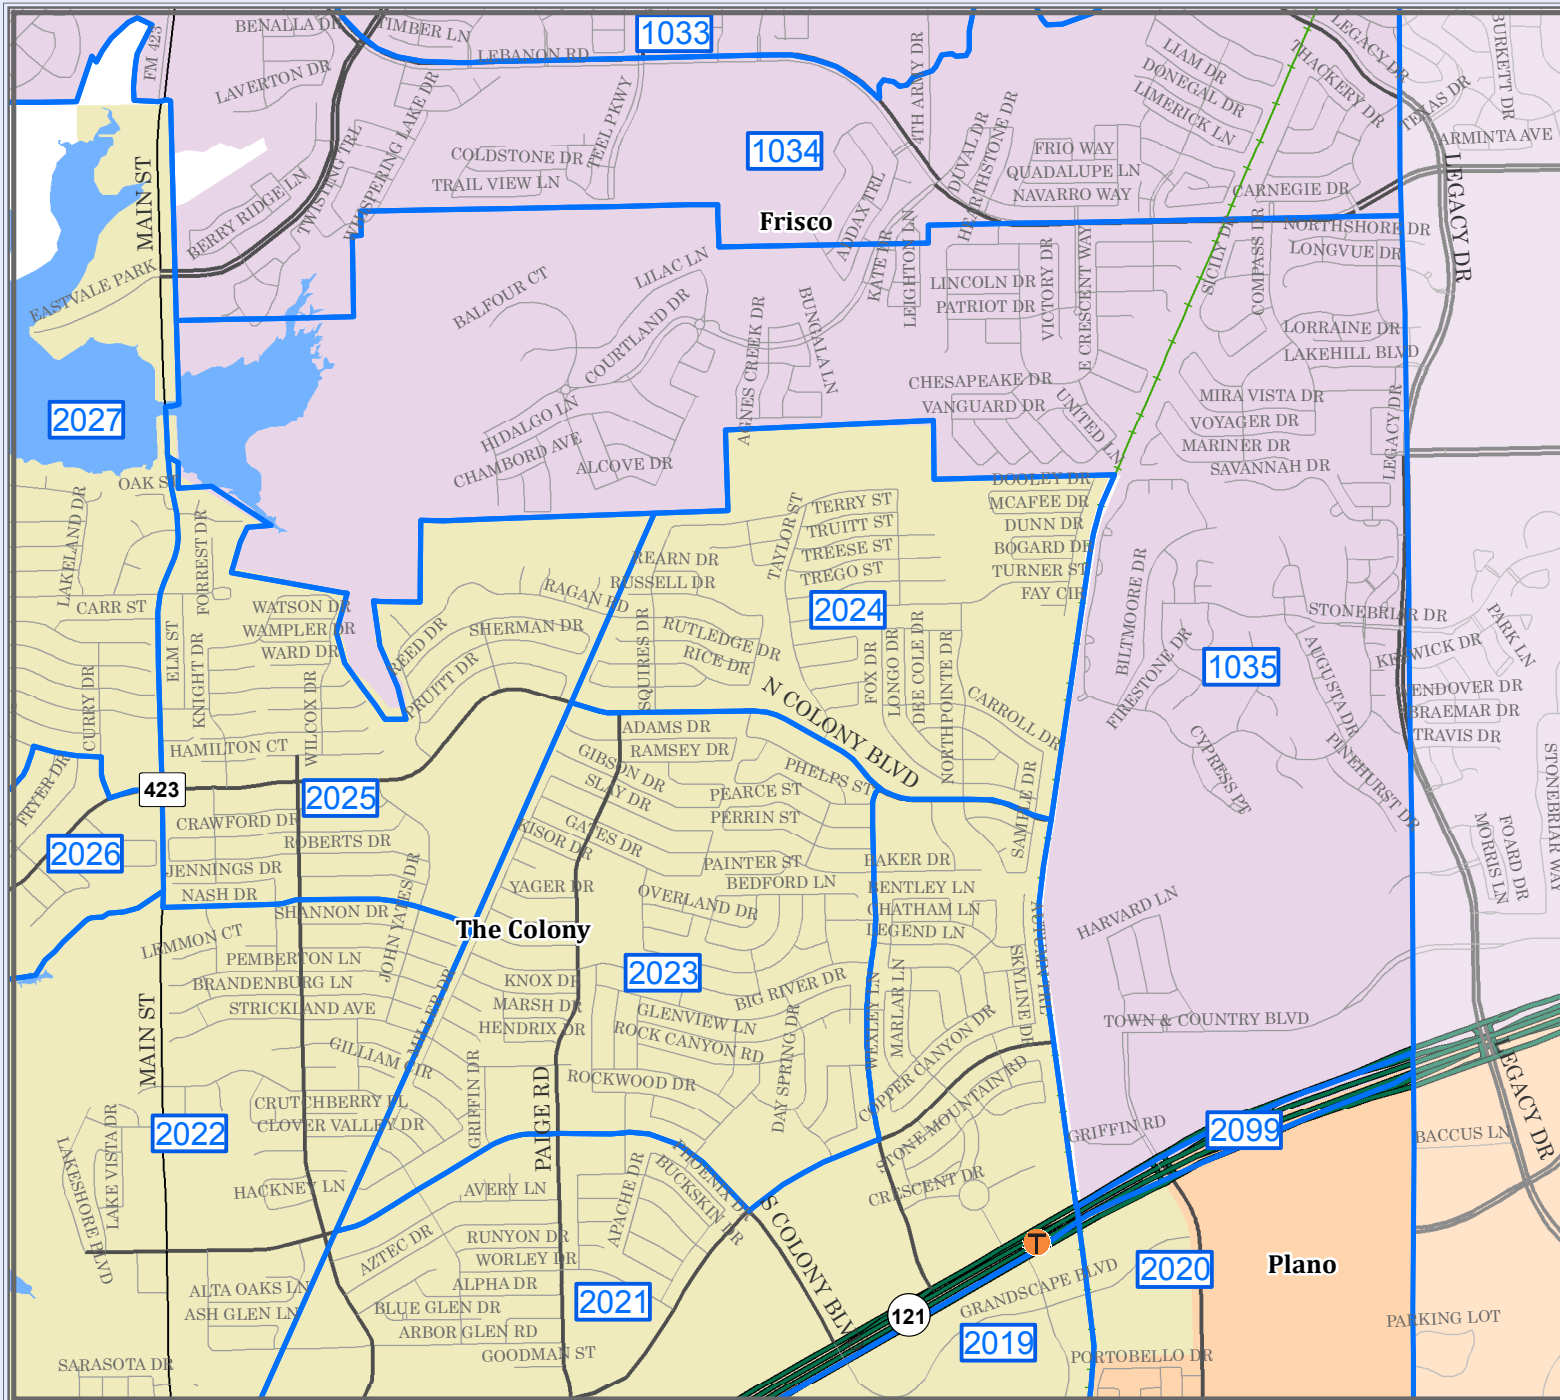

DENTON COUNTY

Voter Precinct 1035

Legend

- INTERSTATE
- U.S. HIGHWAY
- STATE HIGHWAY
- FARM TO MARKET
- MAJOR THOROUGHFARES
- MINOR ROADS
- CEMETERY
- RAILROADS
- AIRPORTS
- STREAMS
- LAKES AND PONDS

City Population

Denton > 100,000
Lewisville 60,000 - 100,000
Carrollton 30,000 - 50,000
San Jose 2,000 - 5,000
Source: Census