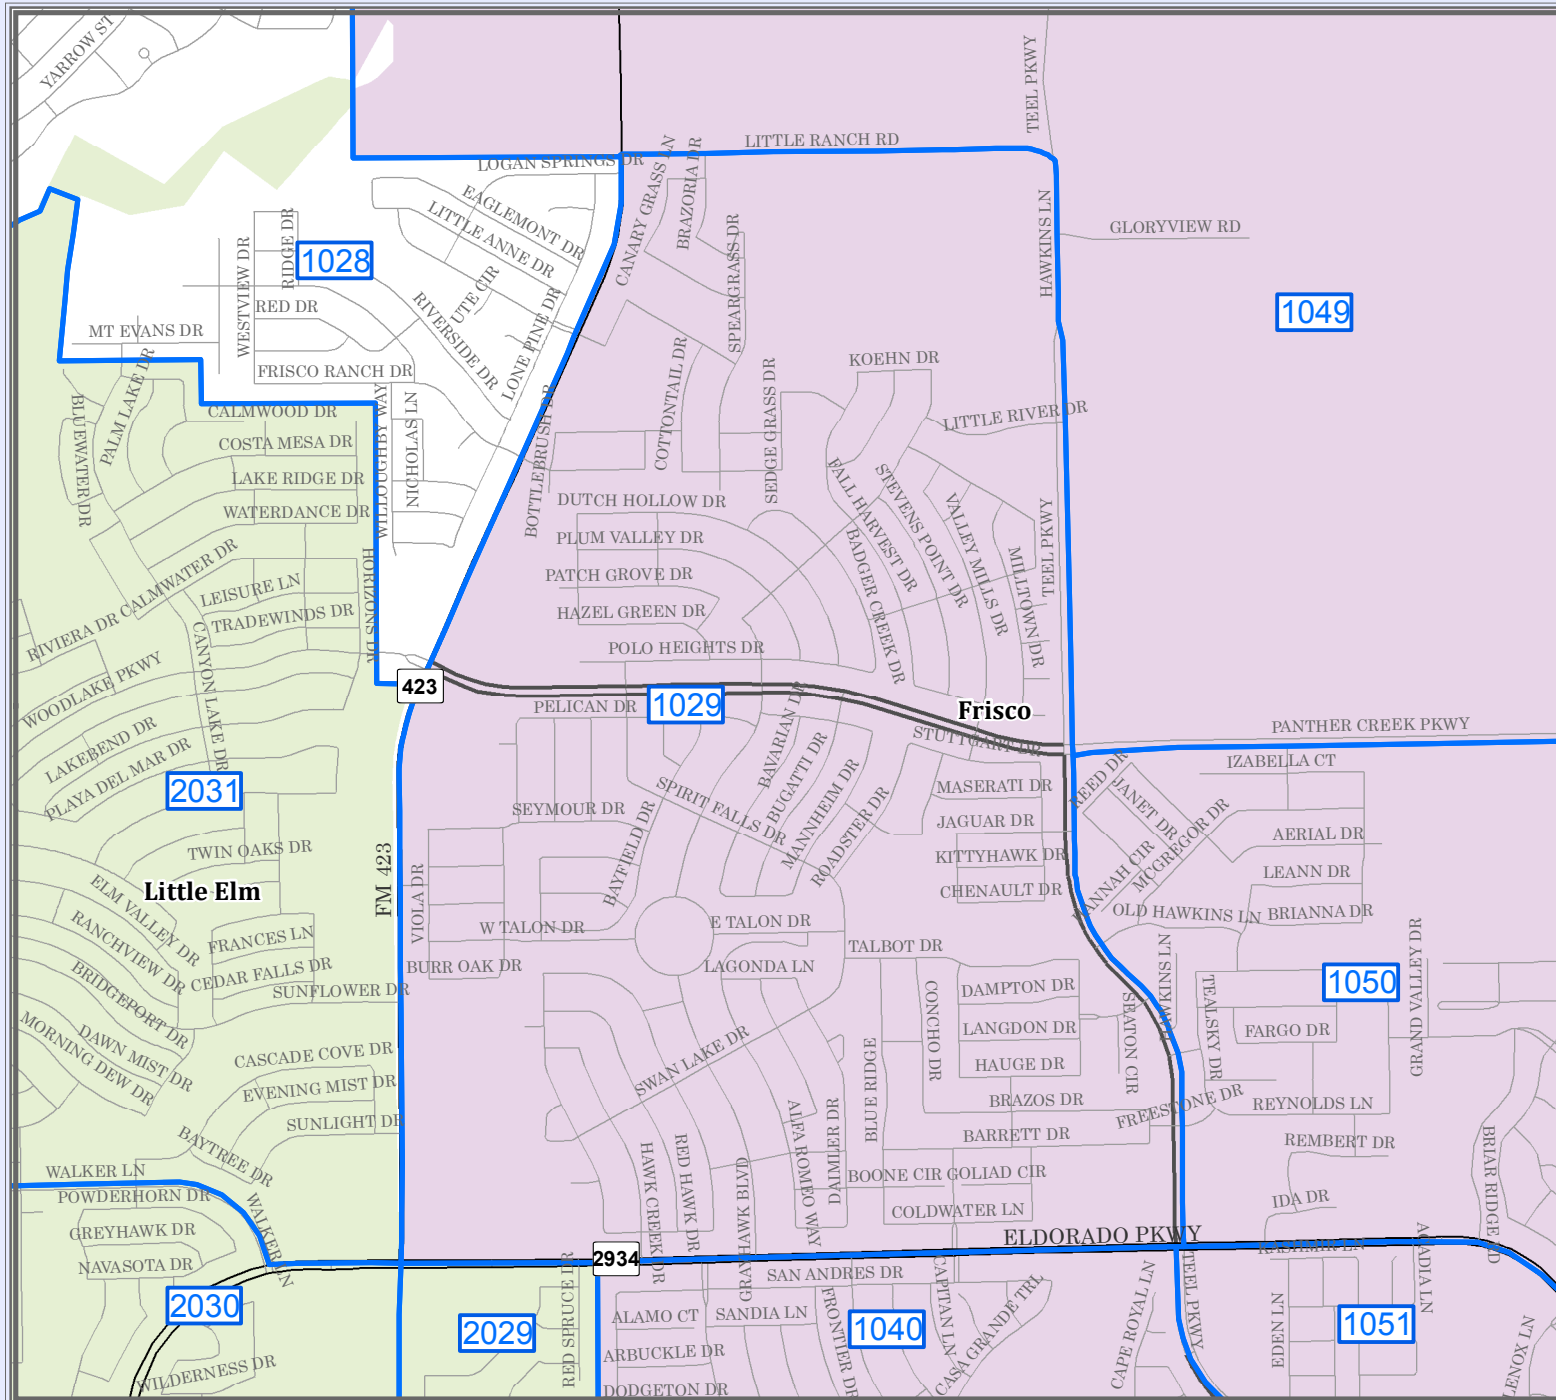

DENTON COUNTY

Voter Precinct 1029

City Population

Denton >	100,000
Levittown	40,000 - 100,000
Carrollton	40,000 - 100,000
Irving	200,000 - 300,000
Plano	200,000 - 300,000

1 inch = 0.3 miles
December 07, 2017