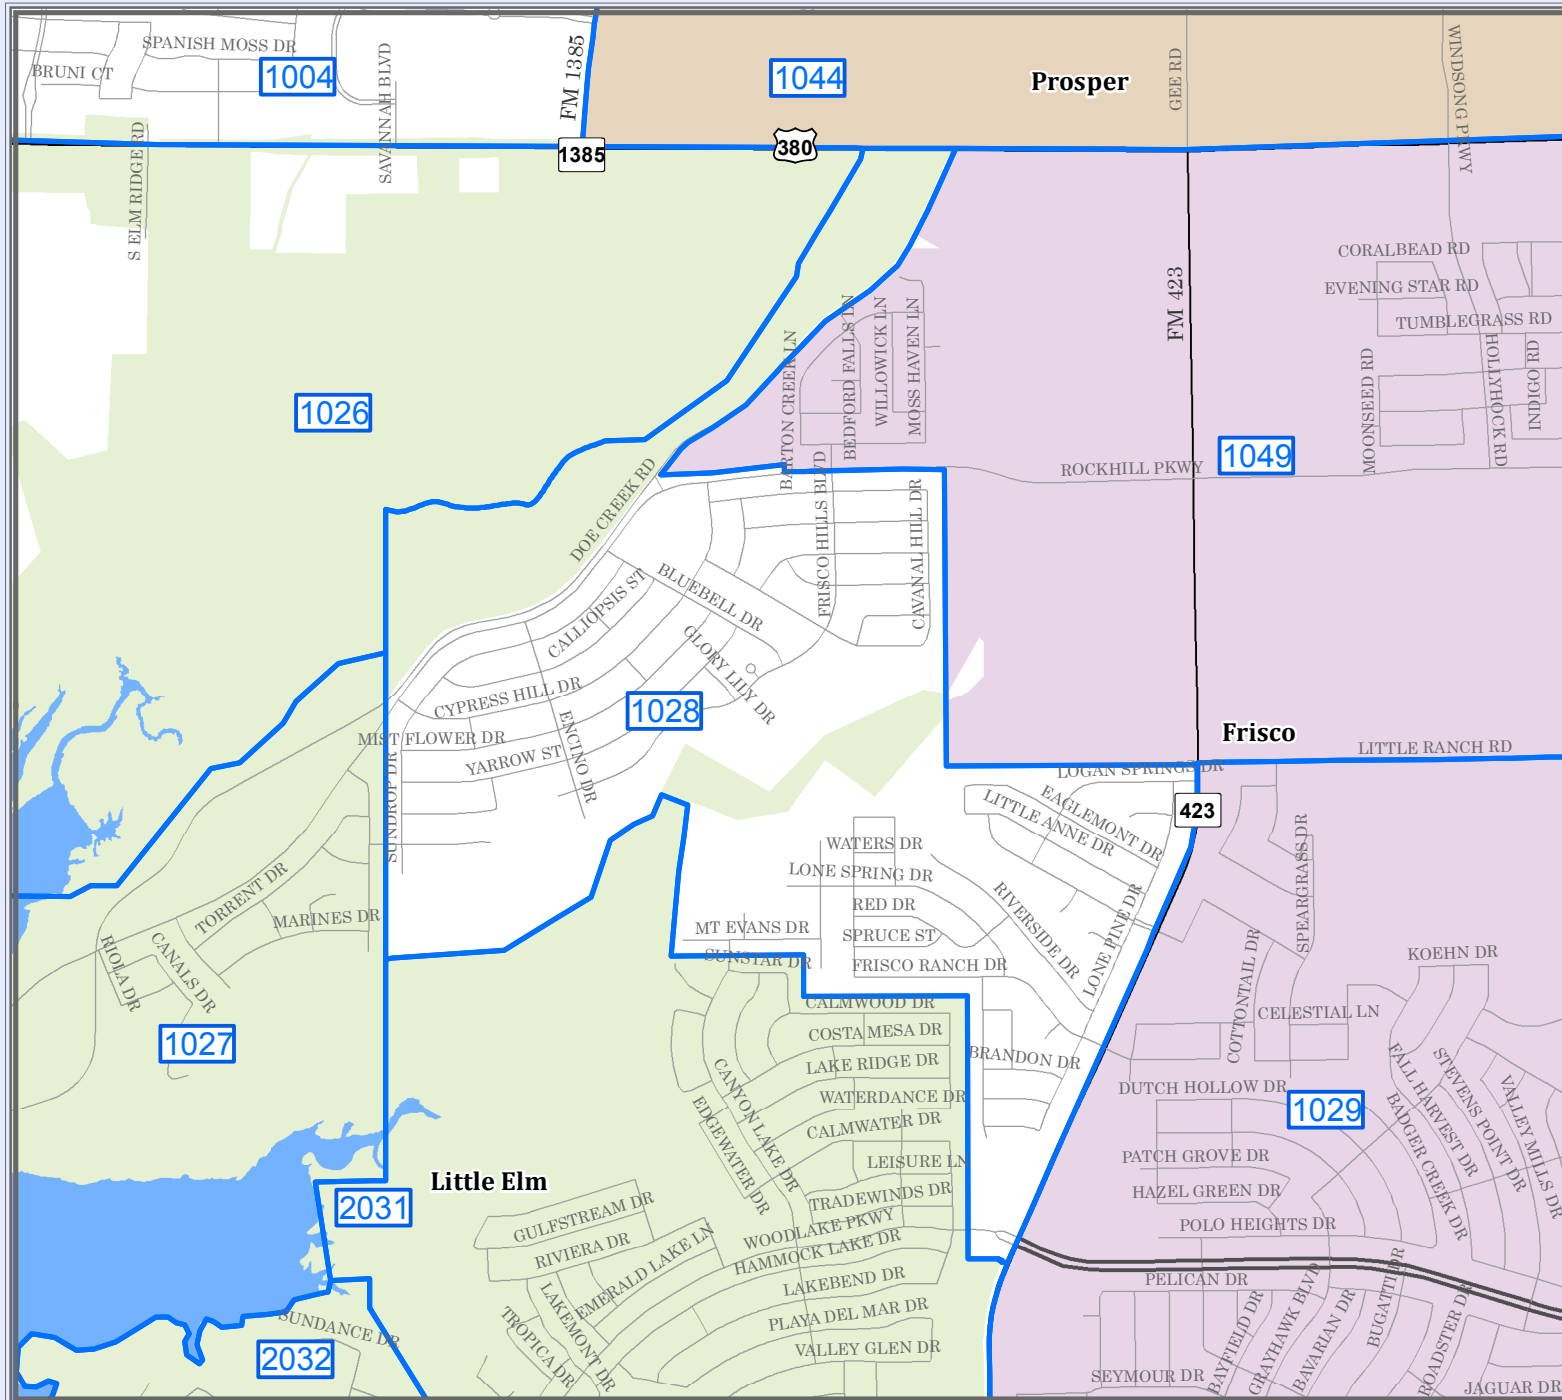

DENTON COUNTY

Voter Precinct 1028

Legend

- INTERSTATE
- U.S. HIGHWAY
- STATE HIGHWAY
- FARM TO MARKET
- MAJOR THOROUGHFARES
- MINOR ROADS
- CEMETERY
- RAILROADS
- AIRPORTS
- STREAMS
- LAKES & PONDS

City Population

Denton > 100,000
Lewisville 60,000 - 100,000
Carrollton 45,000 - 55,000
San Jose 2,000 - 5,000
Frisco 1,000