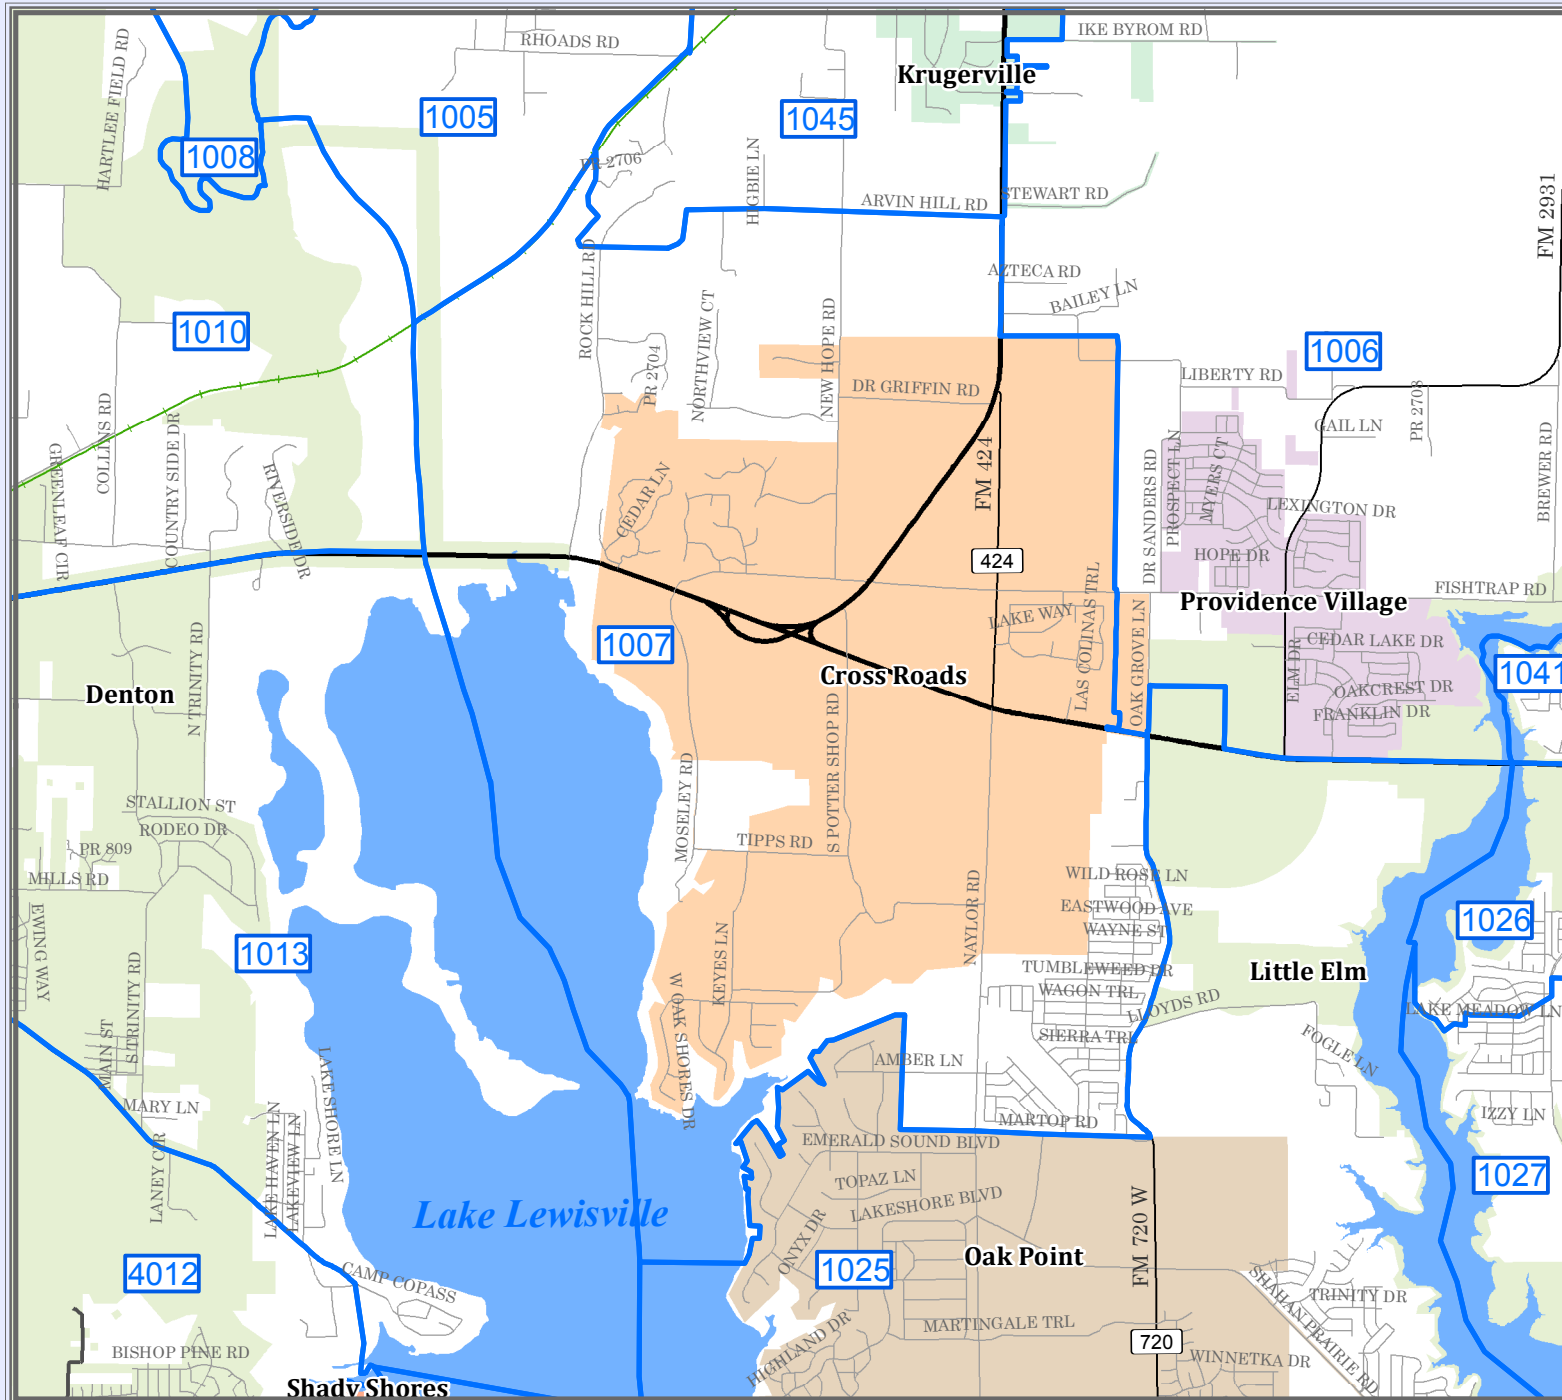

DENTON COUNTY

Voter Precinct 1007

Legend

- INTERSTATE
- U.S. HIGHWAY
- STATE HIGHWAY
- FARM TO MARKET
- MAJOR THOROUGHFARES
- MINOR ROADS
- CEMETERY
- RAILROADS
- AIRPORTS
- STREAMS
- LAKES & PONDS

City Population

Denton > 100,000
Lewisville 60,000 - 100,000
Carrollton 30,000 - 50,000
See page 2,000 - 1,500
Precinct 1,000

1 inch = 0.9 miles
December 07, 2017