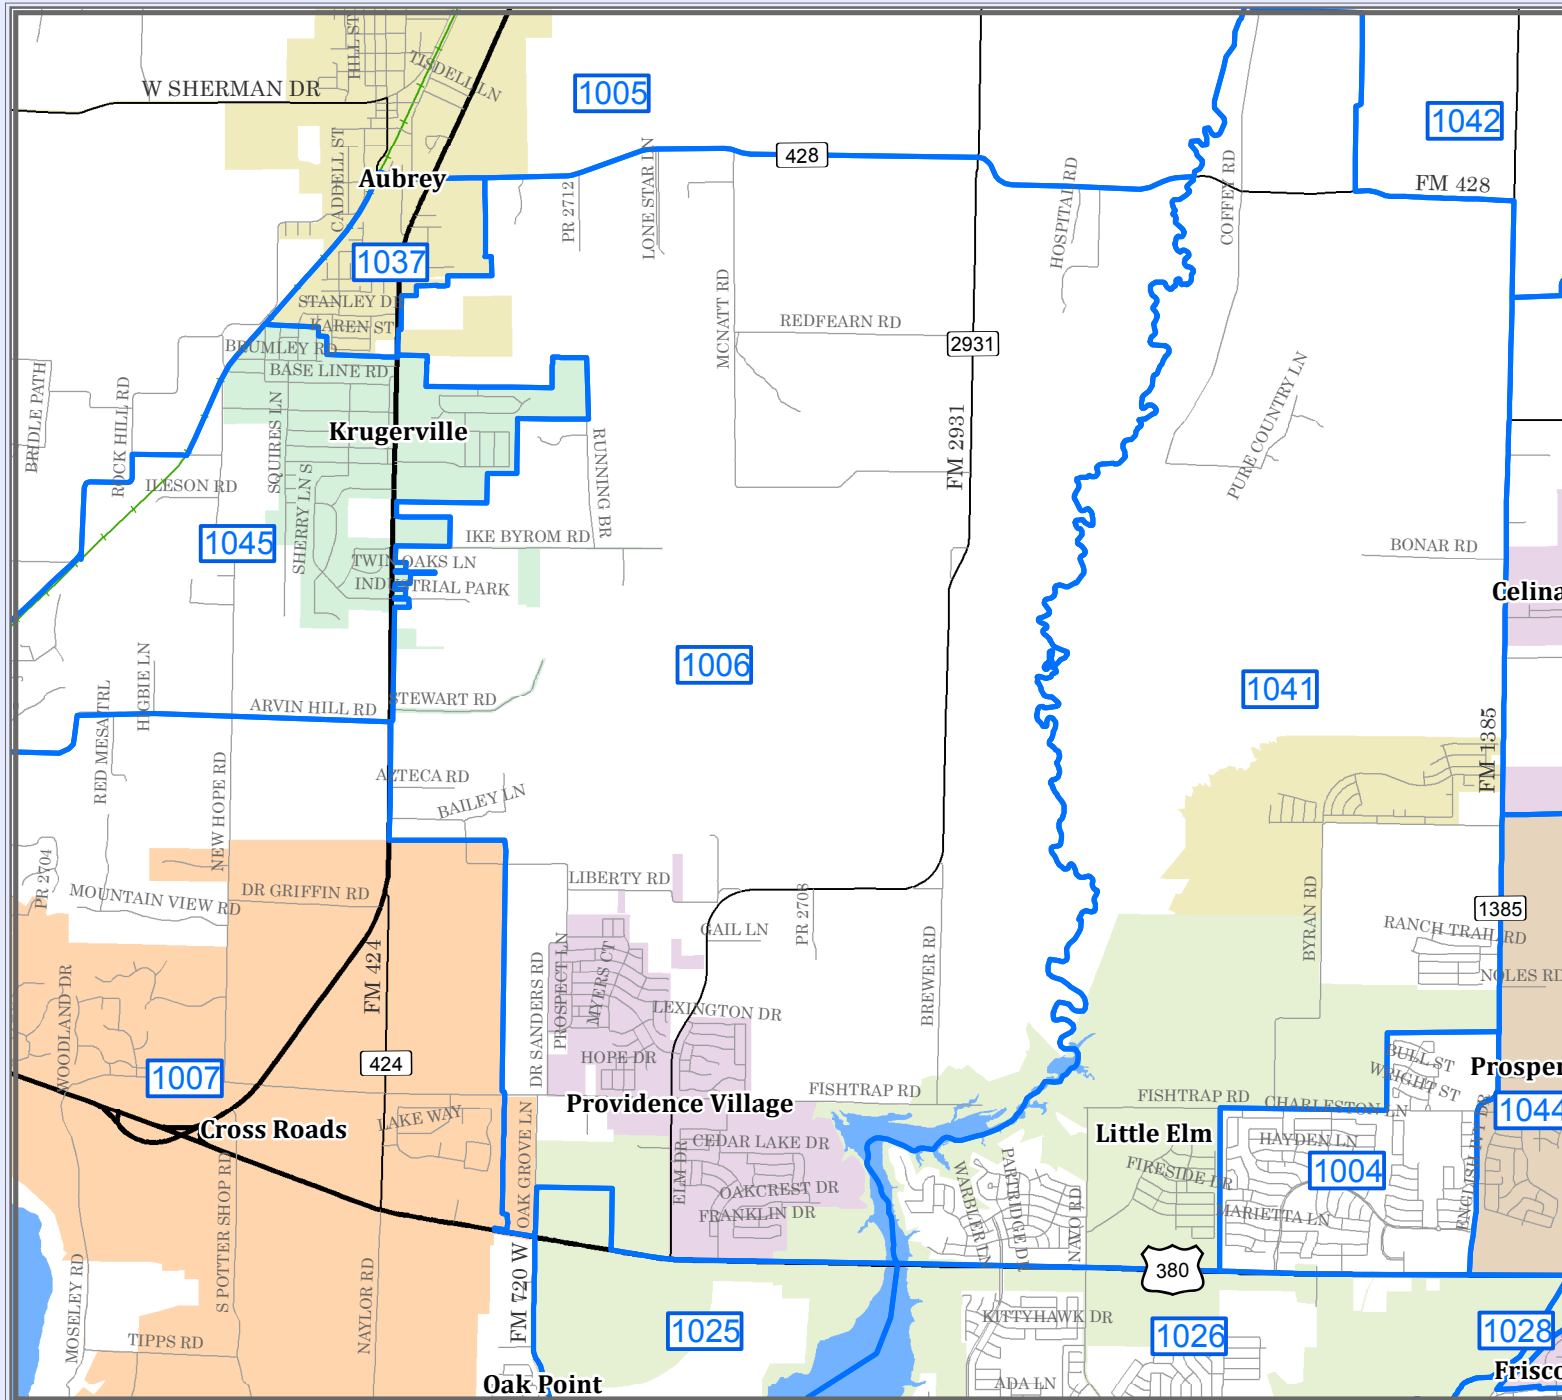

DENTON COUNTY

Voter Precinct 1006

Legend

- INTERSTATE
- U.S. HIGHWAY
- STATE HIGHWAY
- FARM TO MARKET
- MAJOR THOROUGHFARES
- MINOR ROADS
- CEMETERY
- RAILROADS
- AIRPORTS
- STREAMS
- LAKES & PONDS

City Population

Denton > 100,000
Lewisville 60,000 - 100,000
Carrollton 45,000 - 59,999
See page 2,000 - 4,999
Precinct 1,000

1 inch = 0.9 miles
December 07, 2017