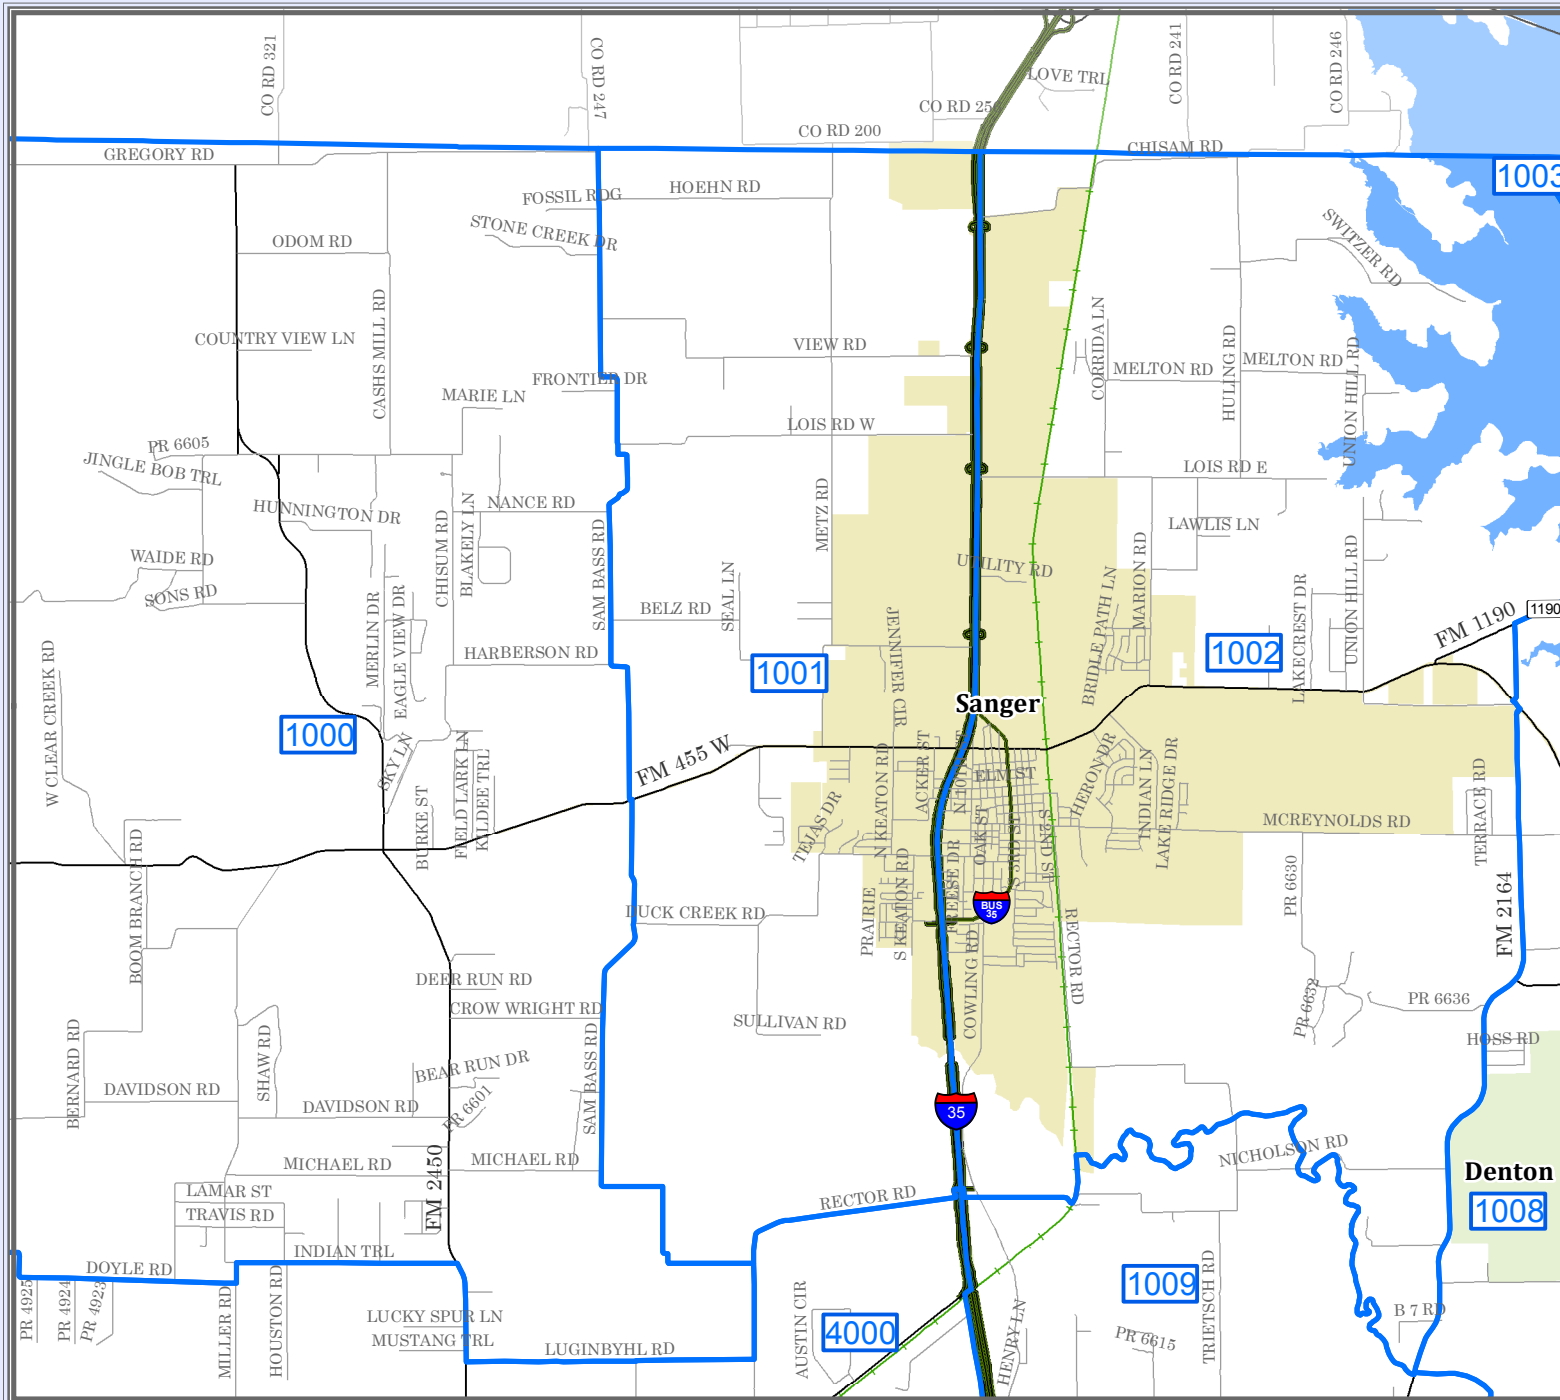

DENTON COUNTY

Voter Precinct 1001

Legend

- INTERSTATE
- U.S. HIGHWAY
- STATE HIGHWAY
- FARM TO MARKET
- MAJOR THOROUGHFARES
- MINOR ROADS
- CEMETERY
- RAILROADS
- AIRPORTS
- STREAMS
- LAKES & PONDS

City Population

Denton > 100,000
Lewisville 60,000 - 100,000
Carrollton 30,000 - 60,000
San Jose 2,000 - 3,000
[Other cities]

1 inch = 1.3 miles
December 07, 2017