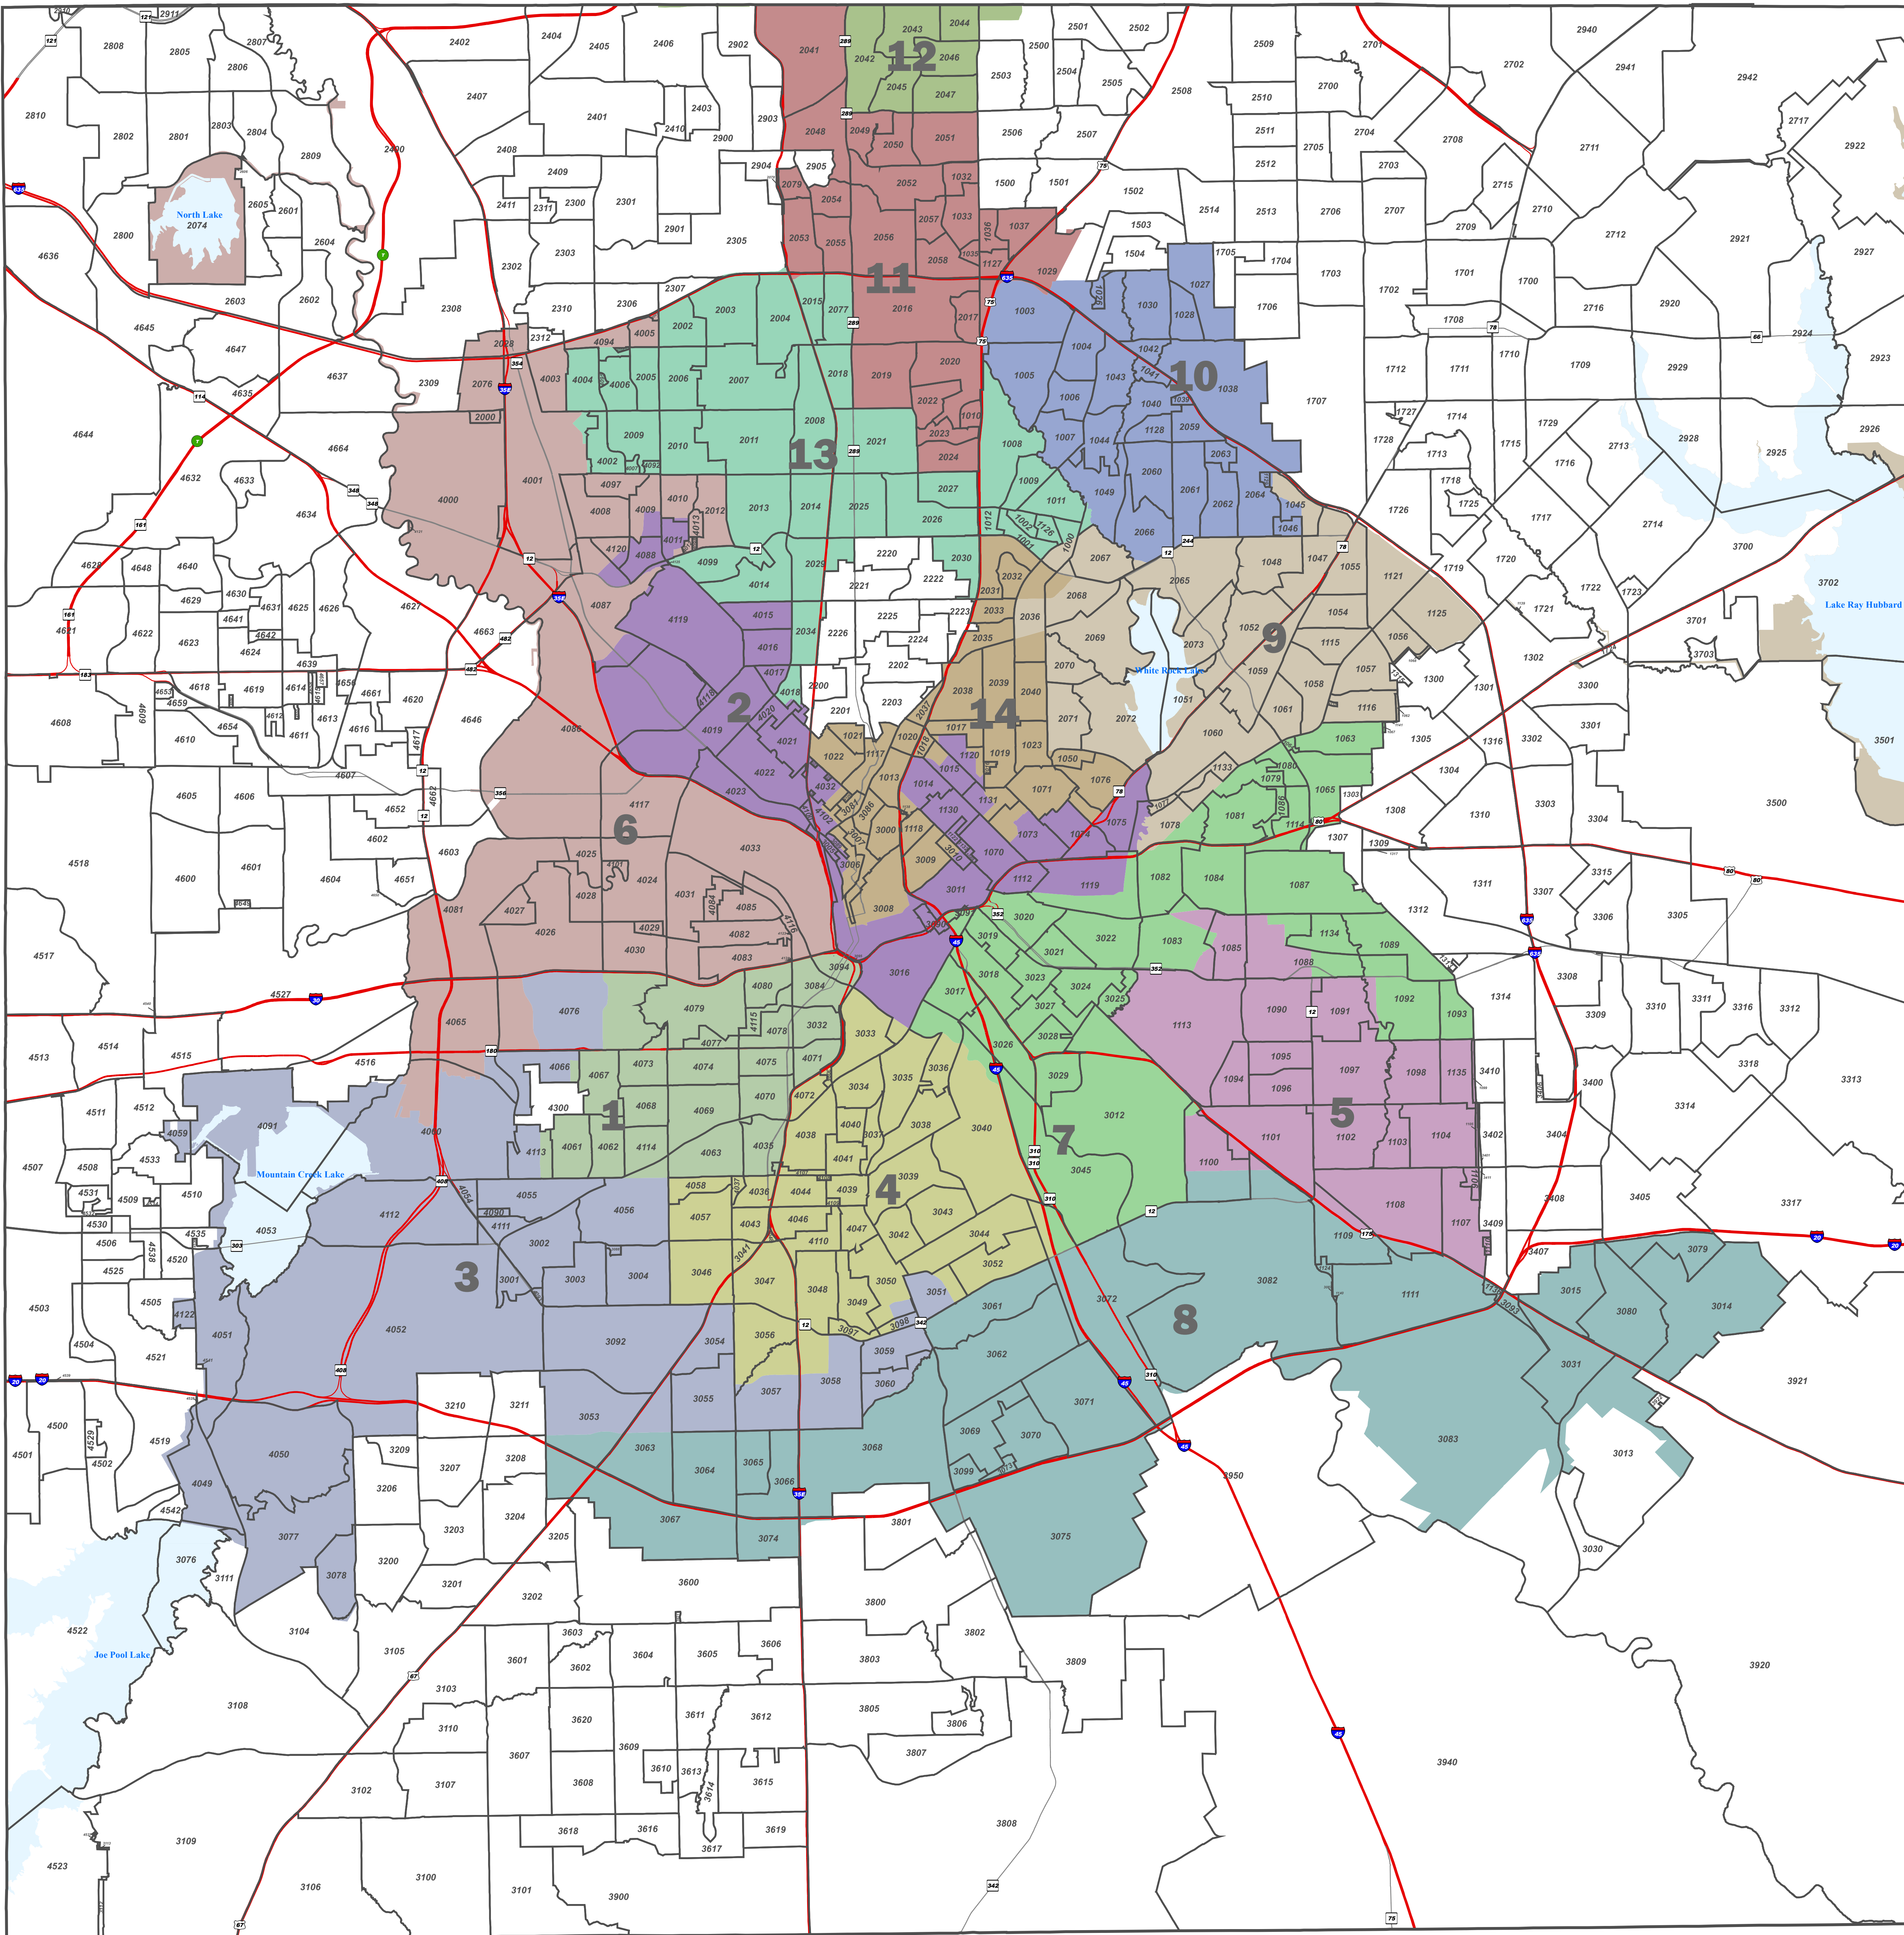

Dallas County Voting Precincts

City of Dallas

Legend

-  Voting Precincts
- City Council Districts**
-  1
-  2
-  3
-  4
-  5
-  6
-  7
-  8
-  9
-  10
-  11
-  12
-  13
-  14

Dallas County Elections
 2377 N Stemmons Fwy. Suite 820
 Dallas, TX 75207
<http://www.dallascountyvotes.org>
 September 2013